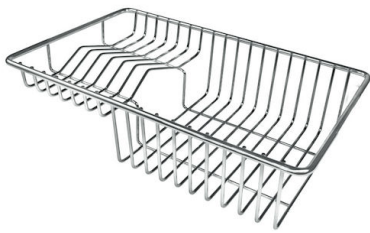

Stainless Steel dishes holder
8100 303
* only in combination with the accessory
8644 102